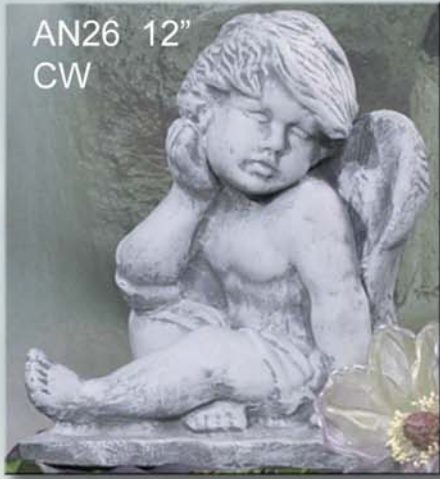

ADORABLE CHERUBS

A1 25" IS

A2 23" AS

A7 10"x15" P

A8 11" IR

A9 10"x8" IR

A10 5" SA

A6 11"x11" SS

AN5 30" AS

AN9 32" N

ANGELS

Two
Styles

ANGELS

AN26 12"
CW

AN30 16"
IR

AN27 12" SS