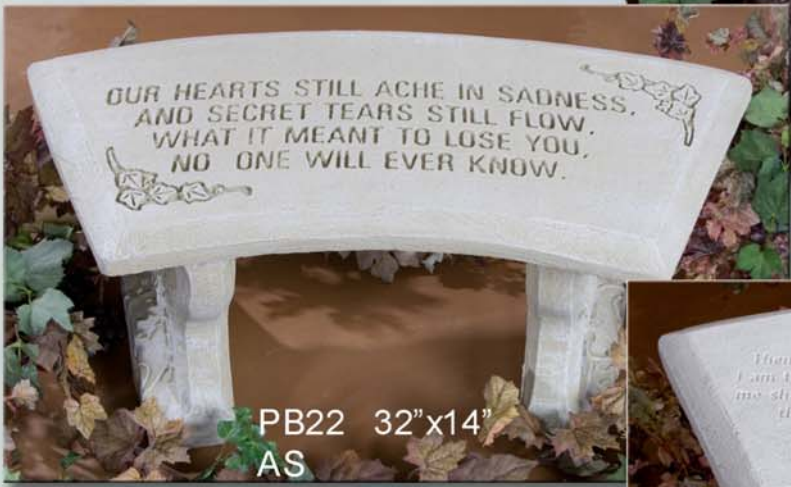

PB18 32"x14"
TC

This bench leg is used for PB18 thru PB30

PB19 32"x14"
AS

PB20 32"x14"
SA

PB21 32"x14"
IR

PB22 32"x14"
AS

PB23 32"x14"
AS

PB24 32"x14"
AS