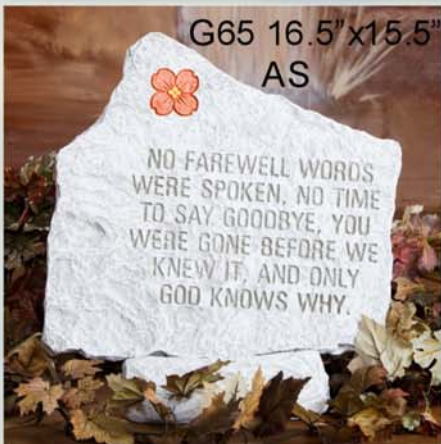

# GARDEN STONES

G56 14"x18" CI

G54 11"x15" CW

G69 16.5"x15.5"  
AS

ALL PLAQUES WITH STANDS AVAILABLE WILL BE SOLD WITH STANDS UNLESS SPECIFIED BY CUSTOMER

G57 13"x20" TT

G60 7"x14" V

G61 11.5" EI